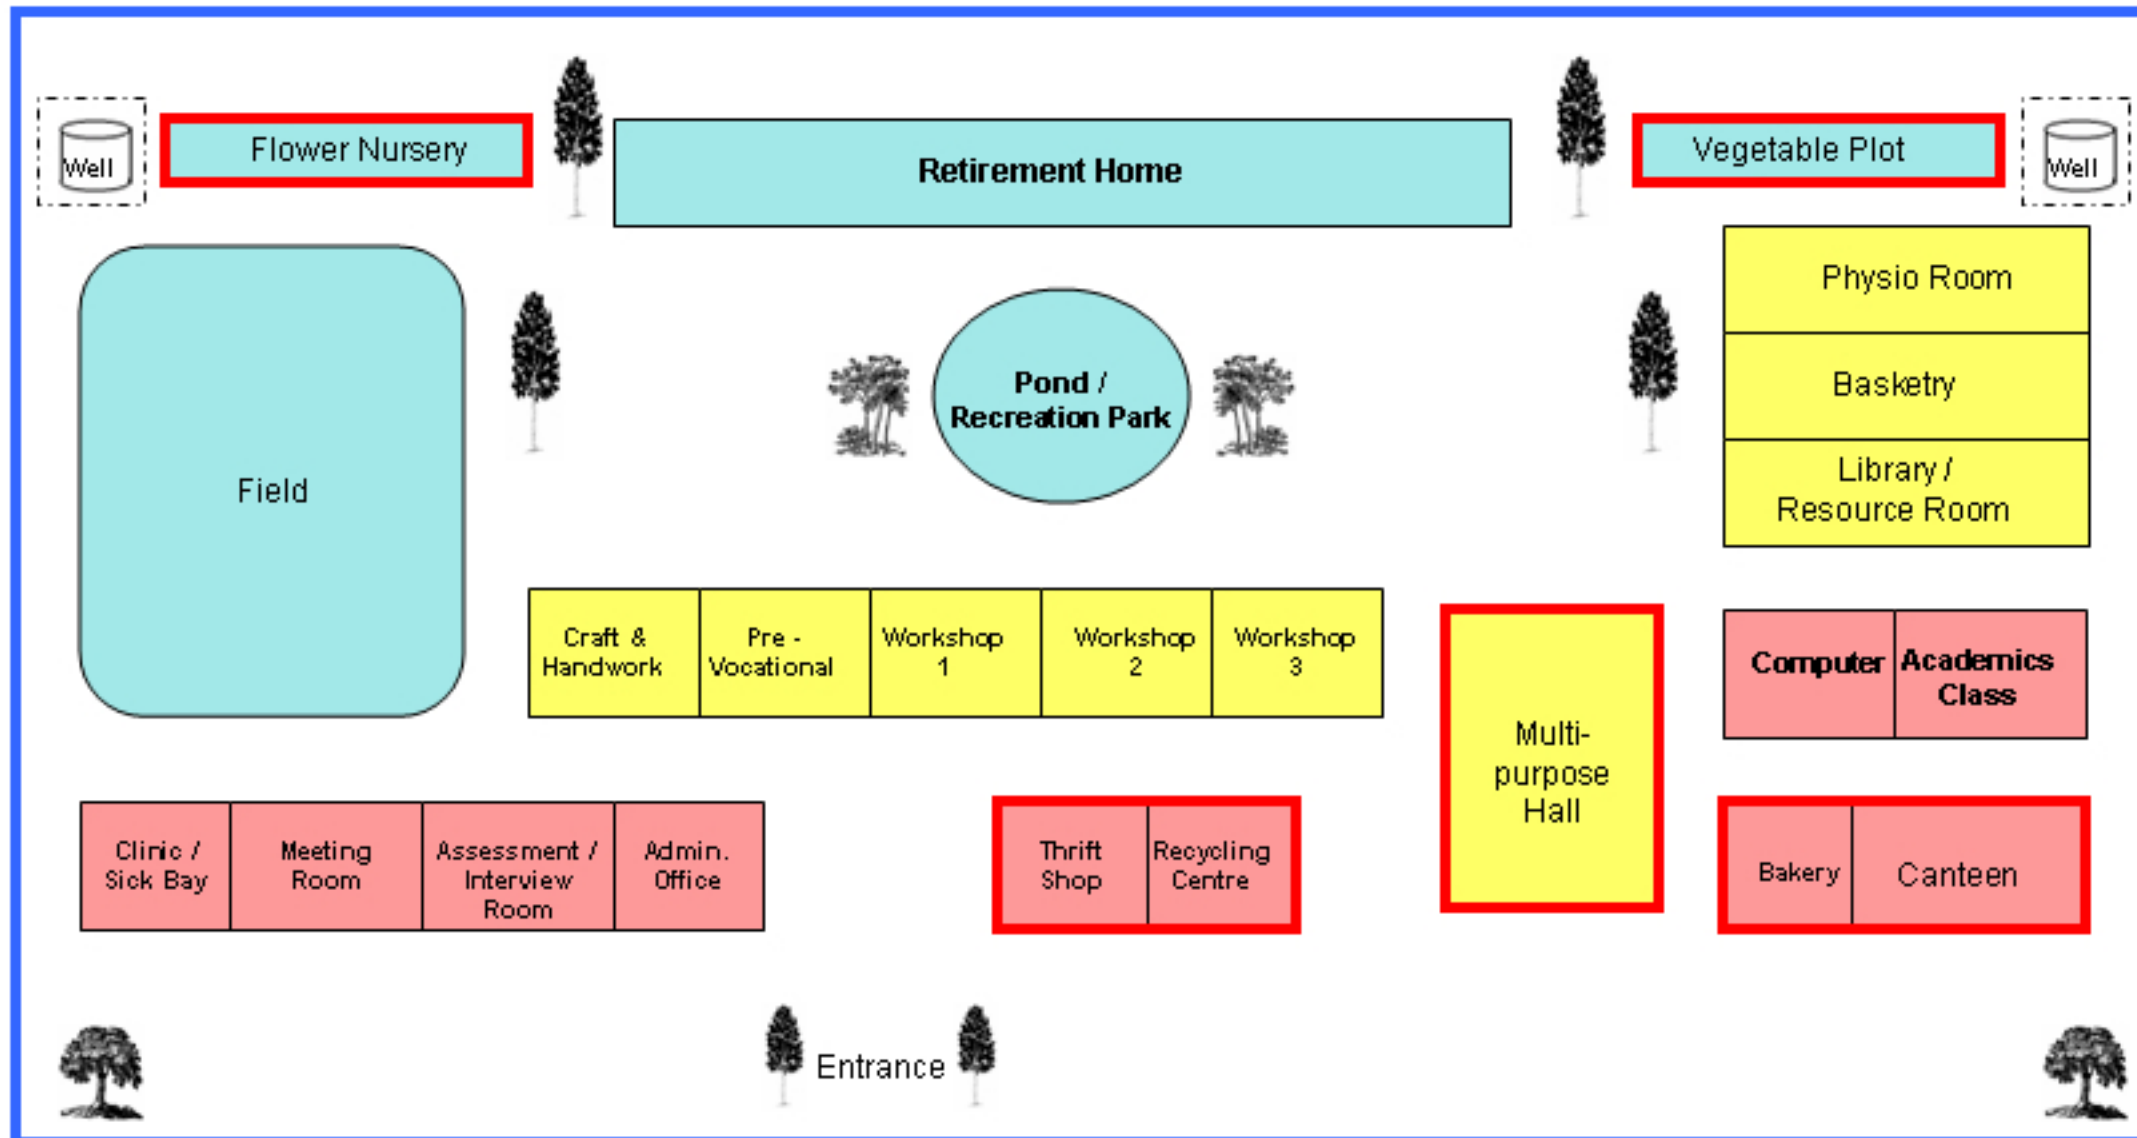

# PROPOSED SET-UP FOR VOCATIONAL CENTRE PERSATUAN KEBAJIKAN INSAN ISTIMEWA MELAKA

**Suggested  
Building Period :  
5-year plan**

**Phase 1**

**Phase 2**

**Phase 3**

**Income-  
generating**

## **Incorporating :**

- ✓ Barrier-free environment
- ✓ Covered drains
- ✓ Tapping natural resources, i.e. well water & solar energy
- ✓ Ramps & railings
- ✓ Shaded areas
- ✓ Sheltered walkways
- ✓ Disabled-friendly toilets